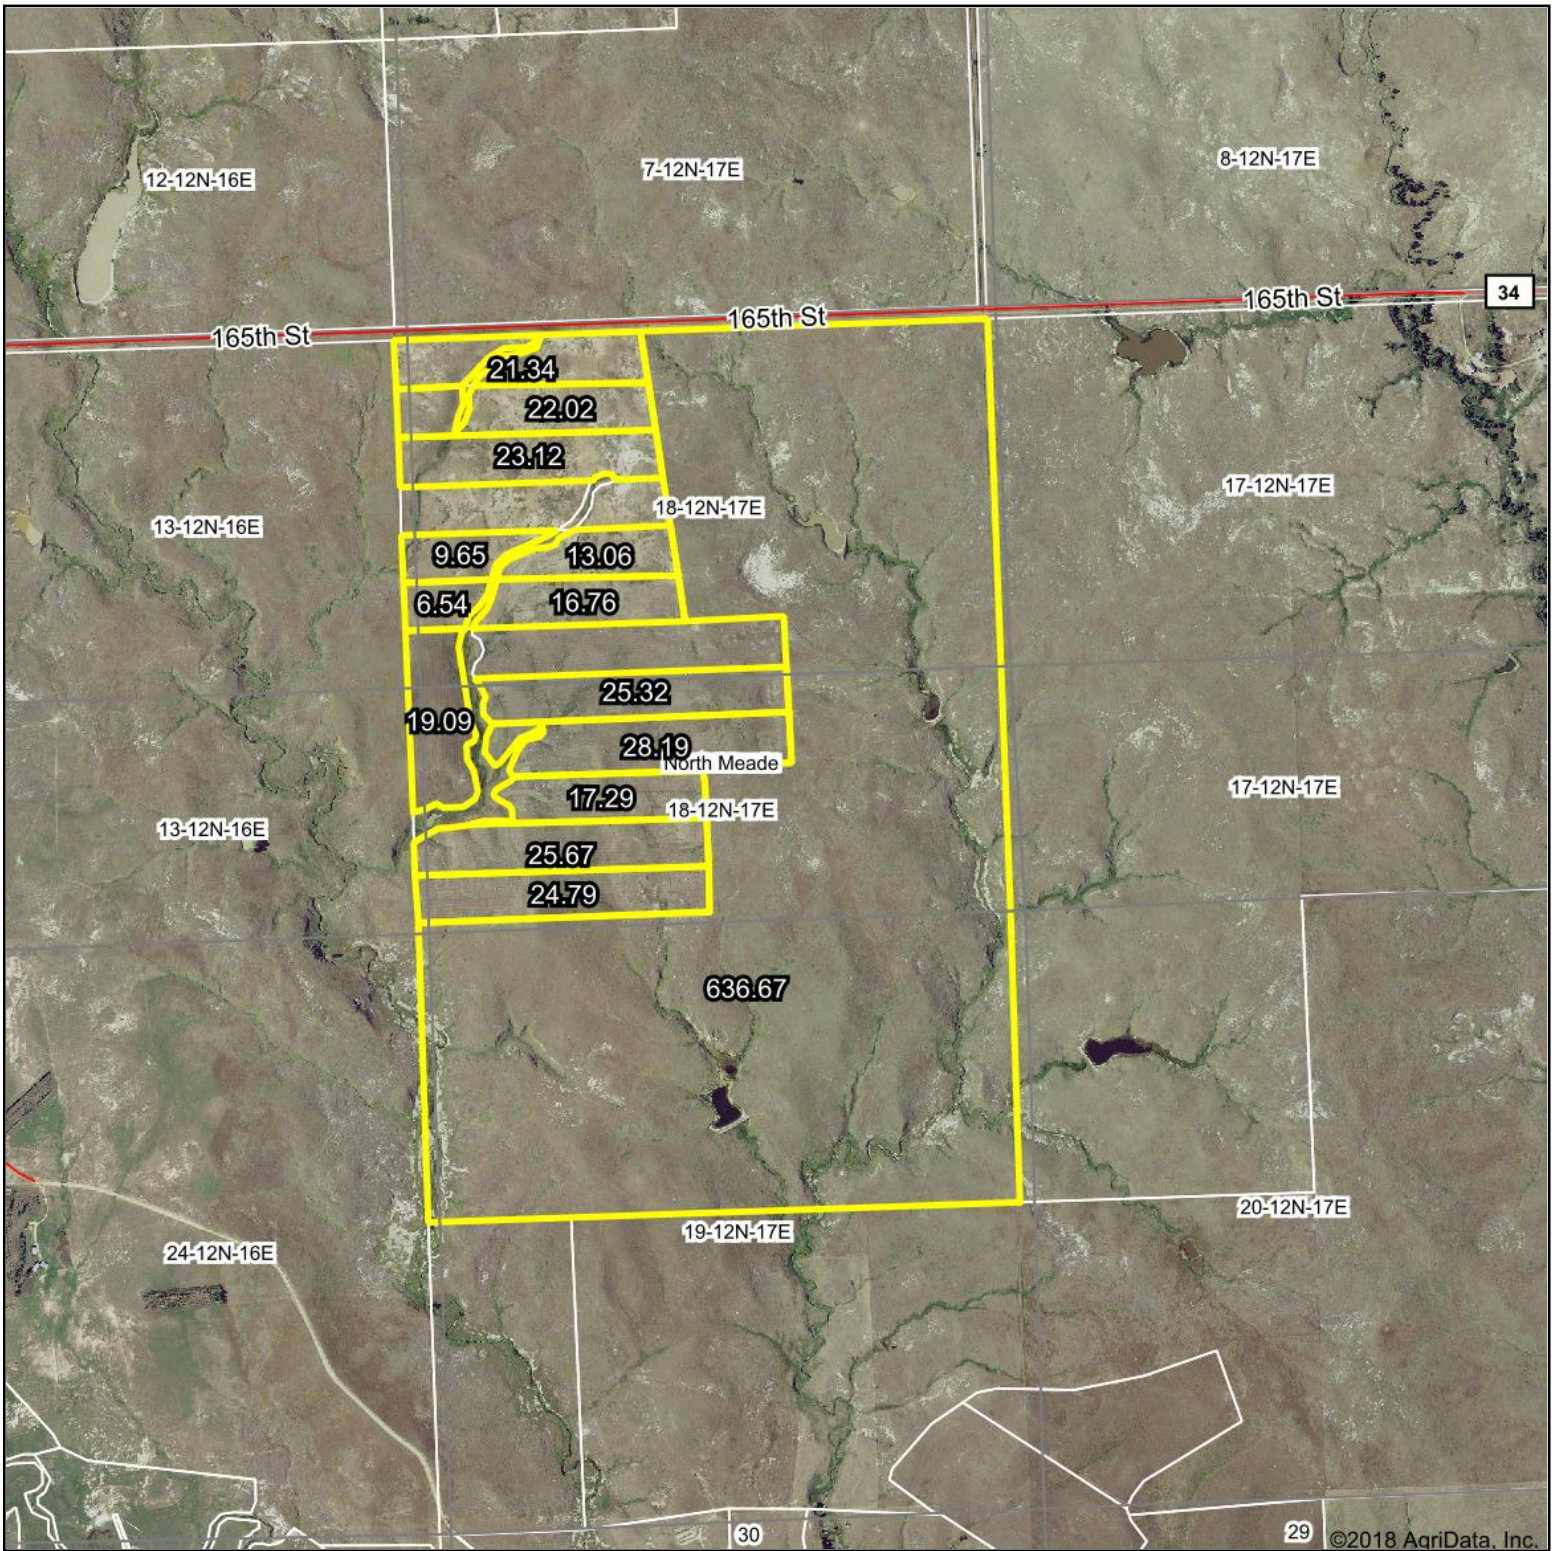

Aerial Map

PC PEOPLES COMPANY
 INNOVATIVE. REAL ESTATE. SOLUTIONS.

map center: 44° 59.8498', -102° 5.6195'

Maps Provided By:
surety
 CUSTOMIZED ONLINE MAPPING
 © Agridata, Inc. 2018 www.AgridataInc.com

18-12N-17E
Meade County
South Dakota